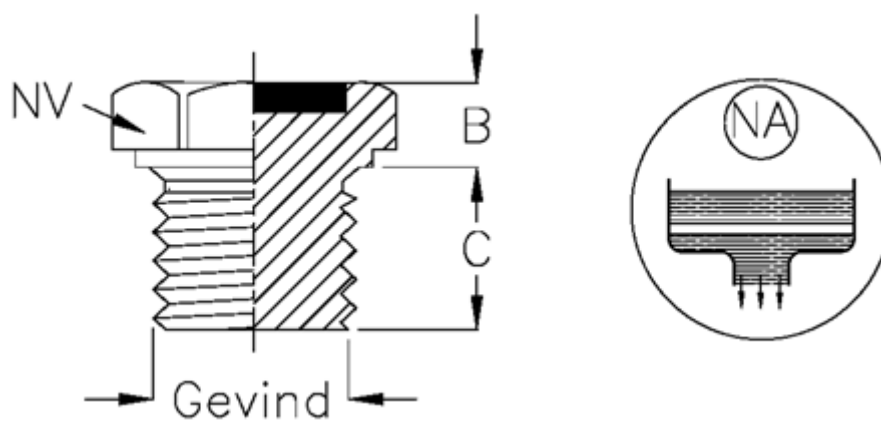

Article number: 21321347D

Description: Drain filling plug
Type 32B G 3/8 ET.D (level black)

Measures

B = 6.5

C = 9.5

NV = 22

Thread = 3/8 GAS